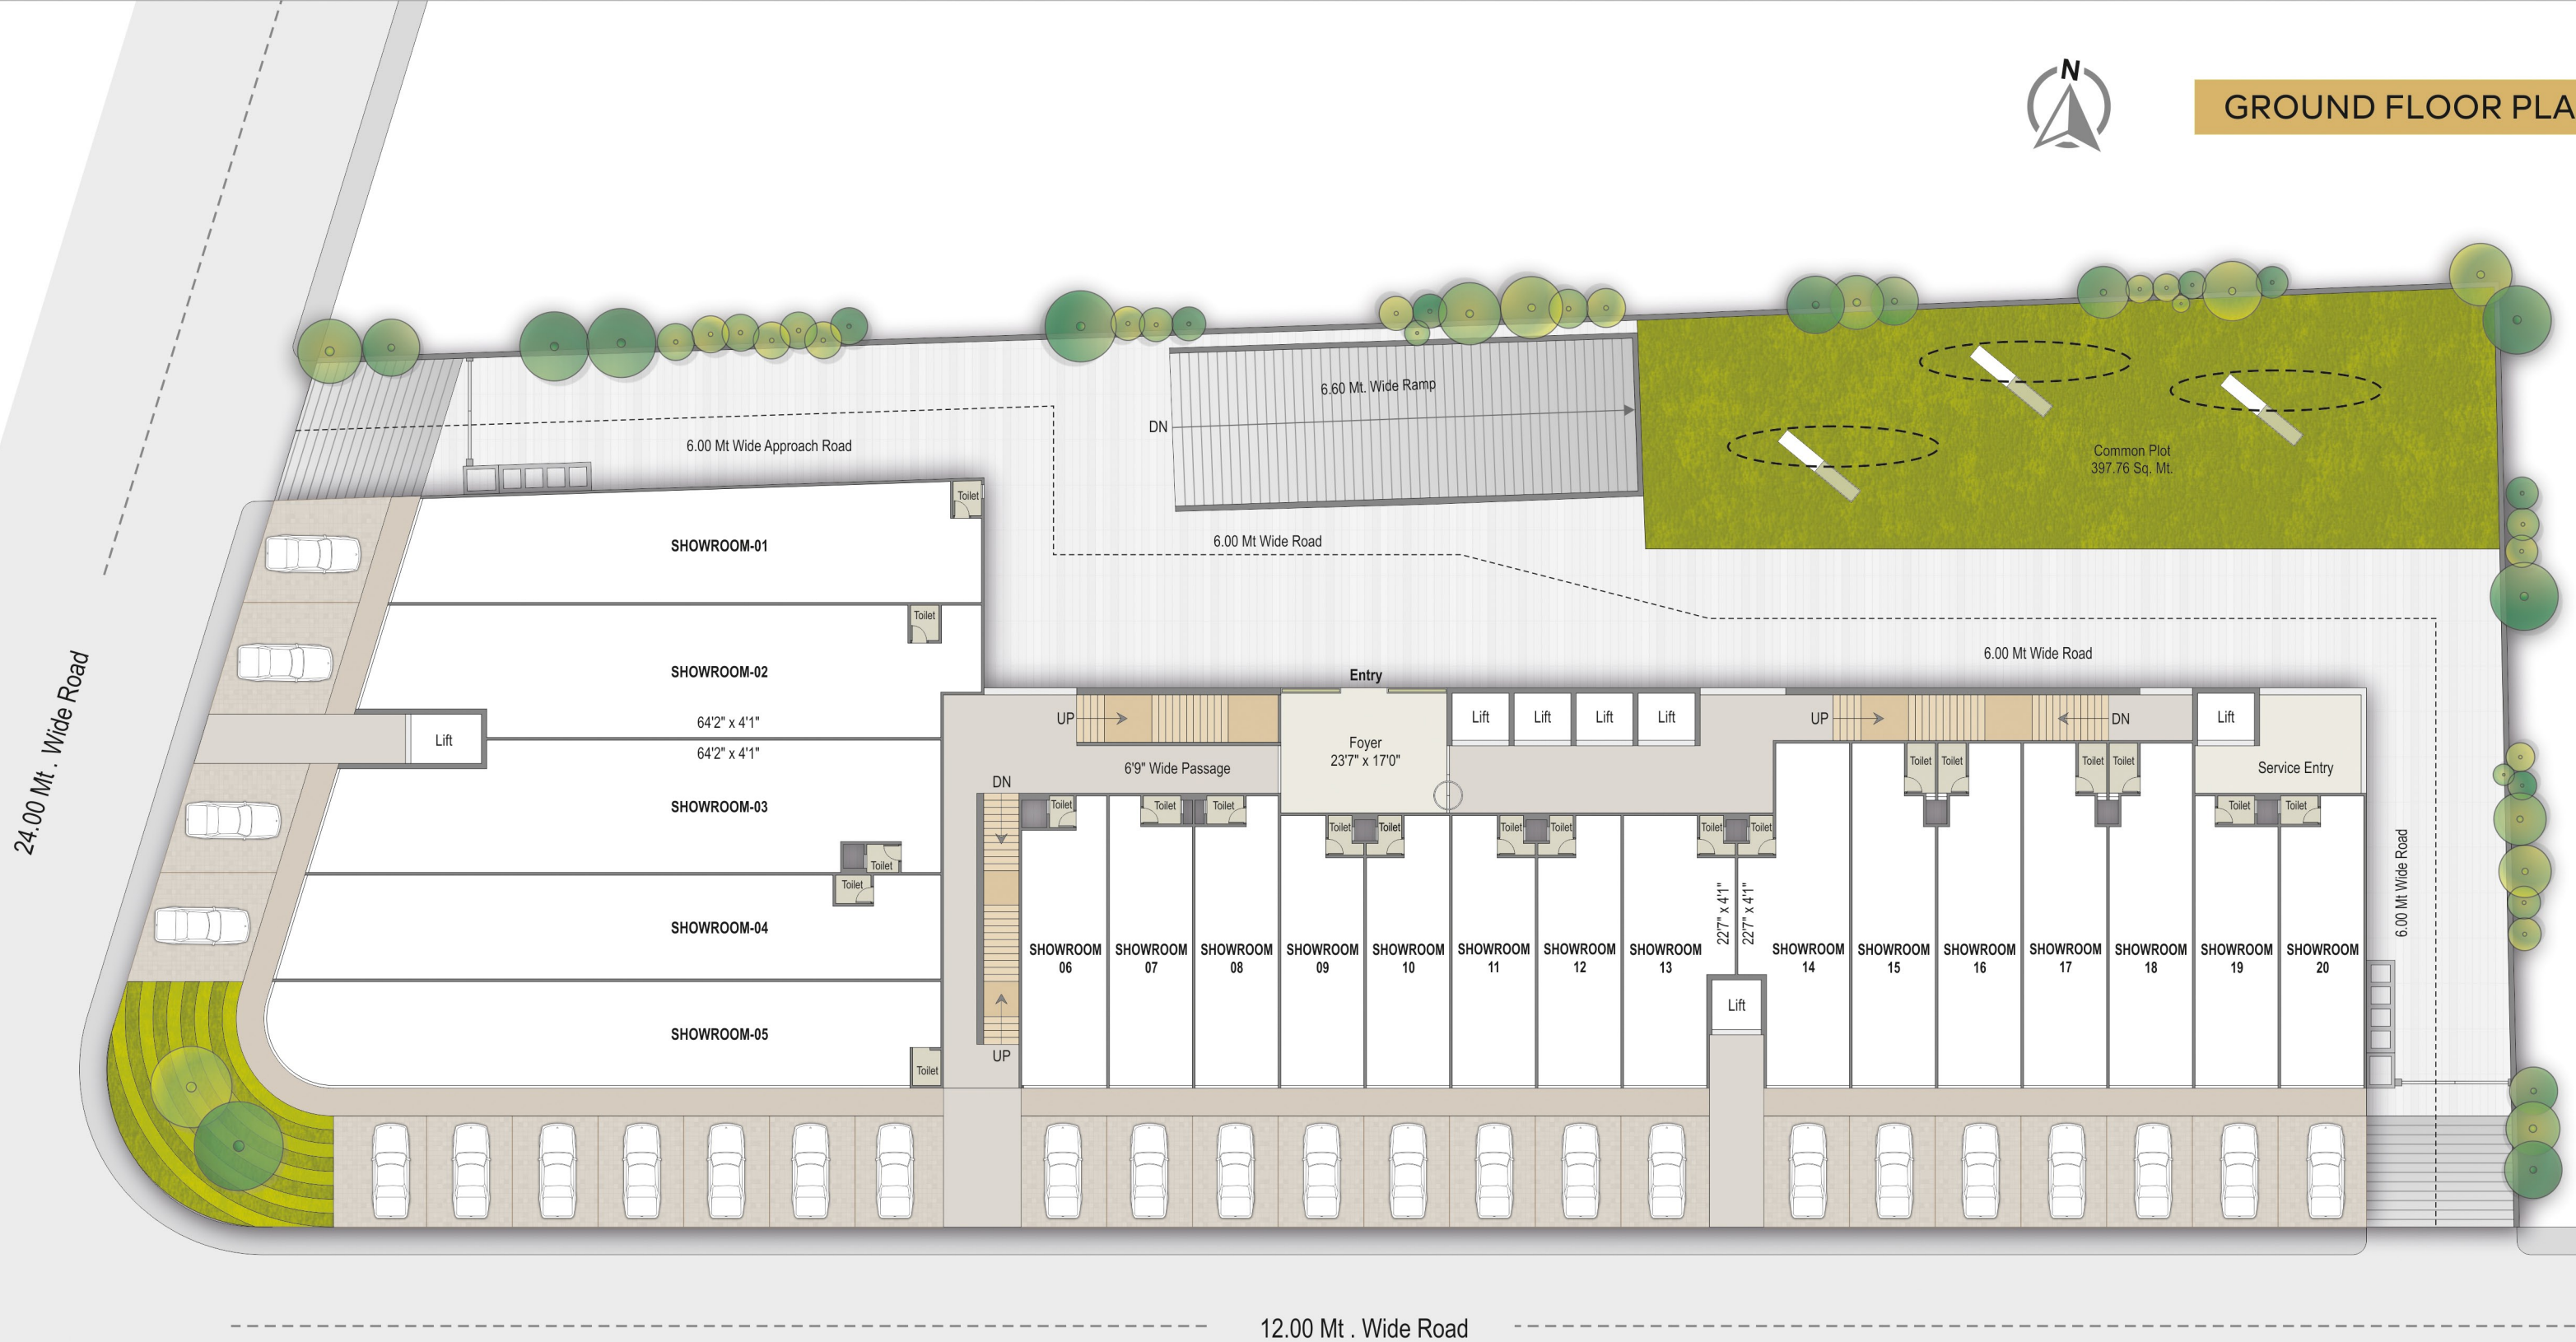

RATNANJALI
solitaire
— • @ PDR • —

Exquisite Retail & Work Spaces!

Artist's Image

GROUND FLOOR PLAN

Showroom	Size	S. A. Sq. Ft.
01	81'5" x 16'0"	2345
02	85'10" x 14'9"	2709
03	87'3" x 14'9"	2766
04	91'10" x 14'9"	2410

Showroom	Size	S. A. Sq. Ft.
05	95'1" X 14'9"	2493
06	12'0" x 41'1"	906
07	11'9" x 41'1"	876
08	11'9" x 41'1"	877

Showroom	Size	S. A. Sq. Ft.
09 to 12	11'9" x 38'3"	818
13	11'9" x 38'3"	988
14	11'9" x 48'7"	1183
15 to 17	11'9" x 48'7"	1033

Showroom	Size	S. A. Sq. Ft.
18	11'9" x 48'7"	1035
19	11'9" x 41'1"	876
20	11'9" x 41'1"	890

1ST FLOOR PLAN

24.00 Mt . Wide Road

12.00 Mt . Wide Road

Showroom	Size	S. A. Sq. Ft.
101	81'5" x 16'0"	2349
102	73'0" x 14'9"	2388
103	80'1" x 14'9"	2575
104	84'9" x 14'9"	2227

2ND FLOOR PLAN

24.00 Mt . Wide Road

12.00 Mt . Wide Road

Showroom	Size	S. A. Sq. Ft.
201	81'5" x 16'0"	2349
202	73'0" x 14'9"	2388
203	80'2" x 14'9"	2575
204	84'9" x 14'9"	2227

Showroom	Size	S. A. Sq. Ft.
205	95'1" x 14'9"	2495
206	12'0" x 34'1"	755
207 to 212	11'9" x 34'1"	730
213 & 214	11'9" x 34'1"	923