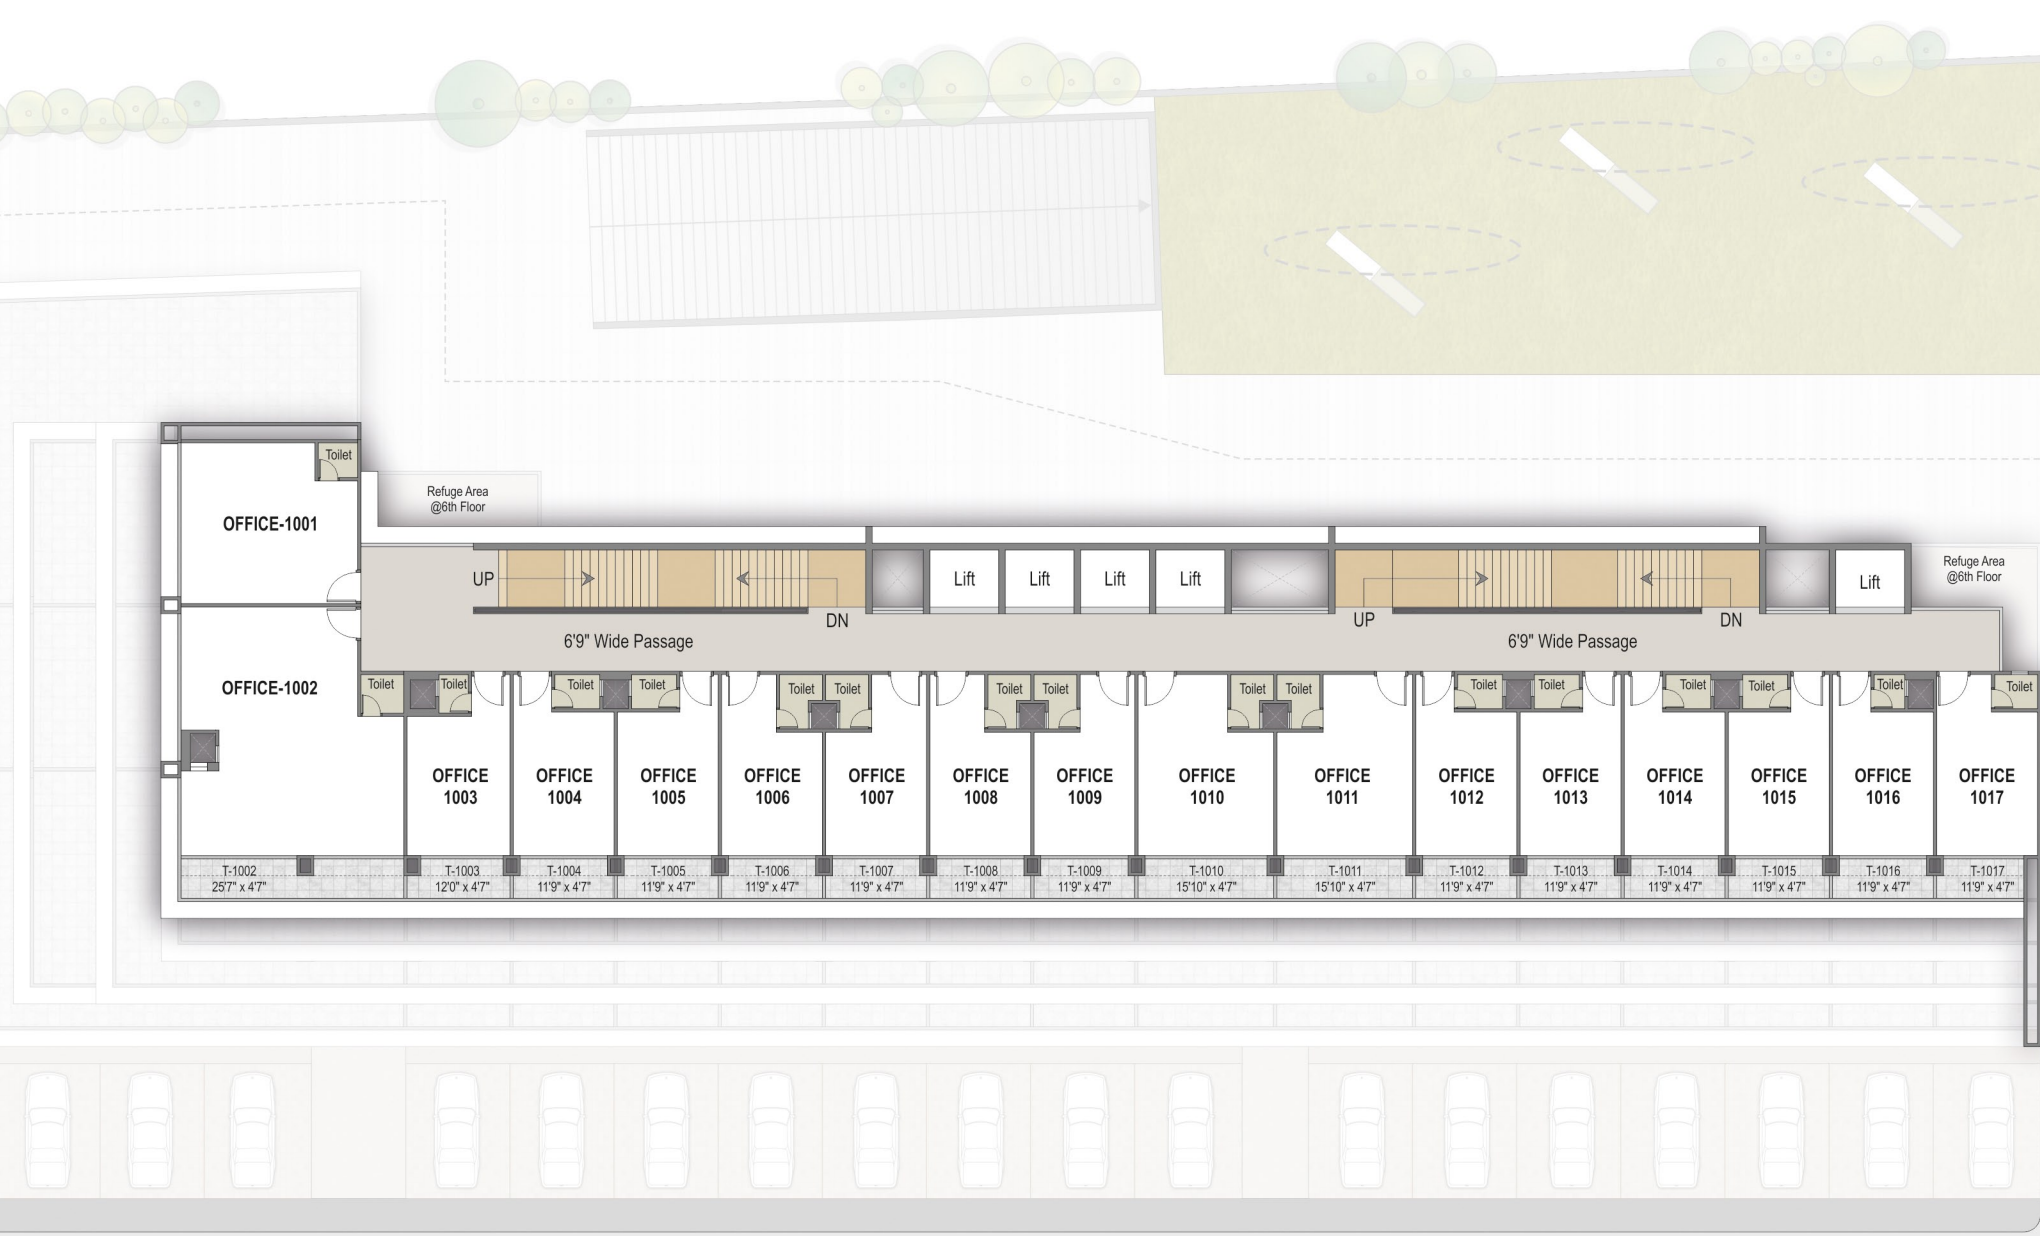

24.00 Mt . Wide Road

12.00 Mt . Wide Road

Office	Size	Office S. A. Sq. Ft.	Terrace S. A. Sq. Ft.
1001	20'7" x 18'9"	712	-
1002	20'7" x 29'0"	1286	228
1003	12'0" x 21'1"	467	106
1004 to 1009	11'9" x 21'1"	458	104

Office	Size	Office S. A. Sq. Ft.	Terrace S. A. Sq. Ft.
1010 & 1011	15'10" x 21'1"	611	139
1012 to 1016	11'9" x 21'1"	458	104
1017	11'9" x 21'1"	465	106