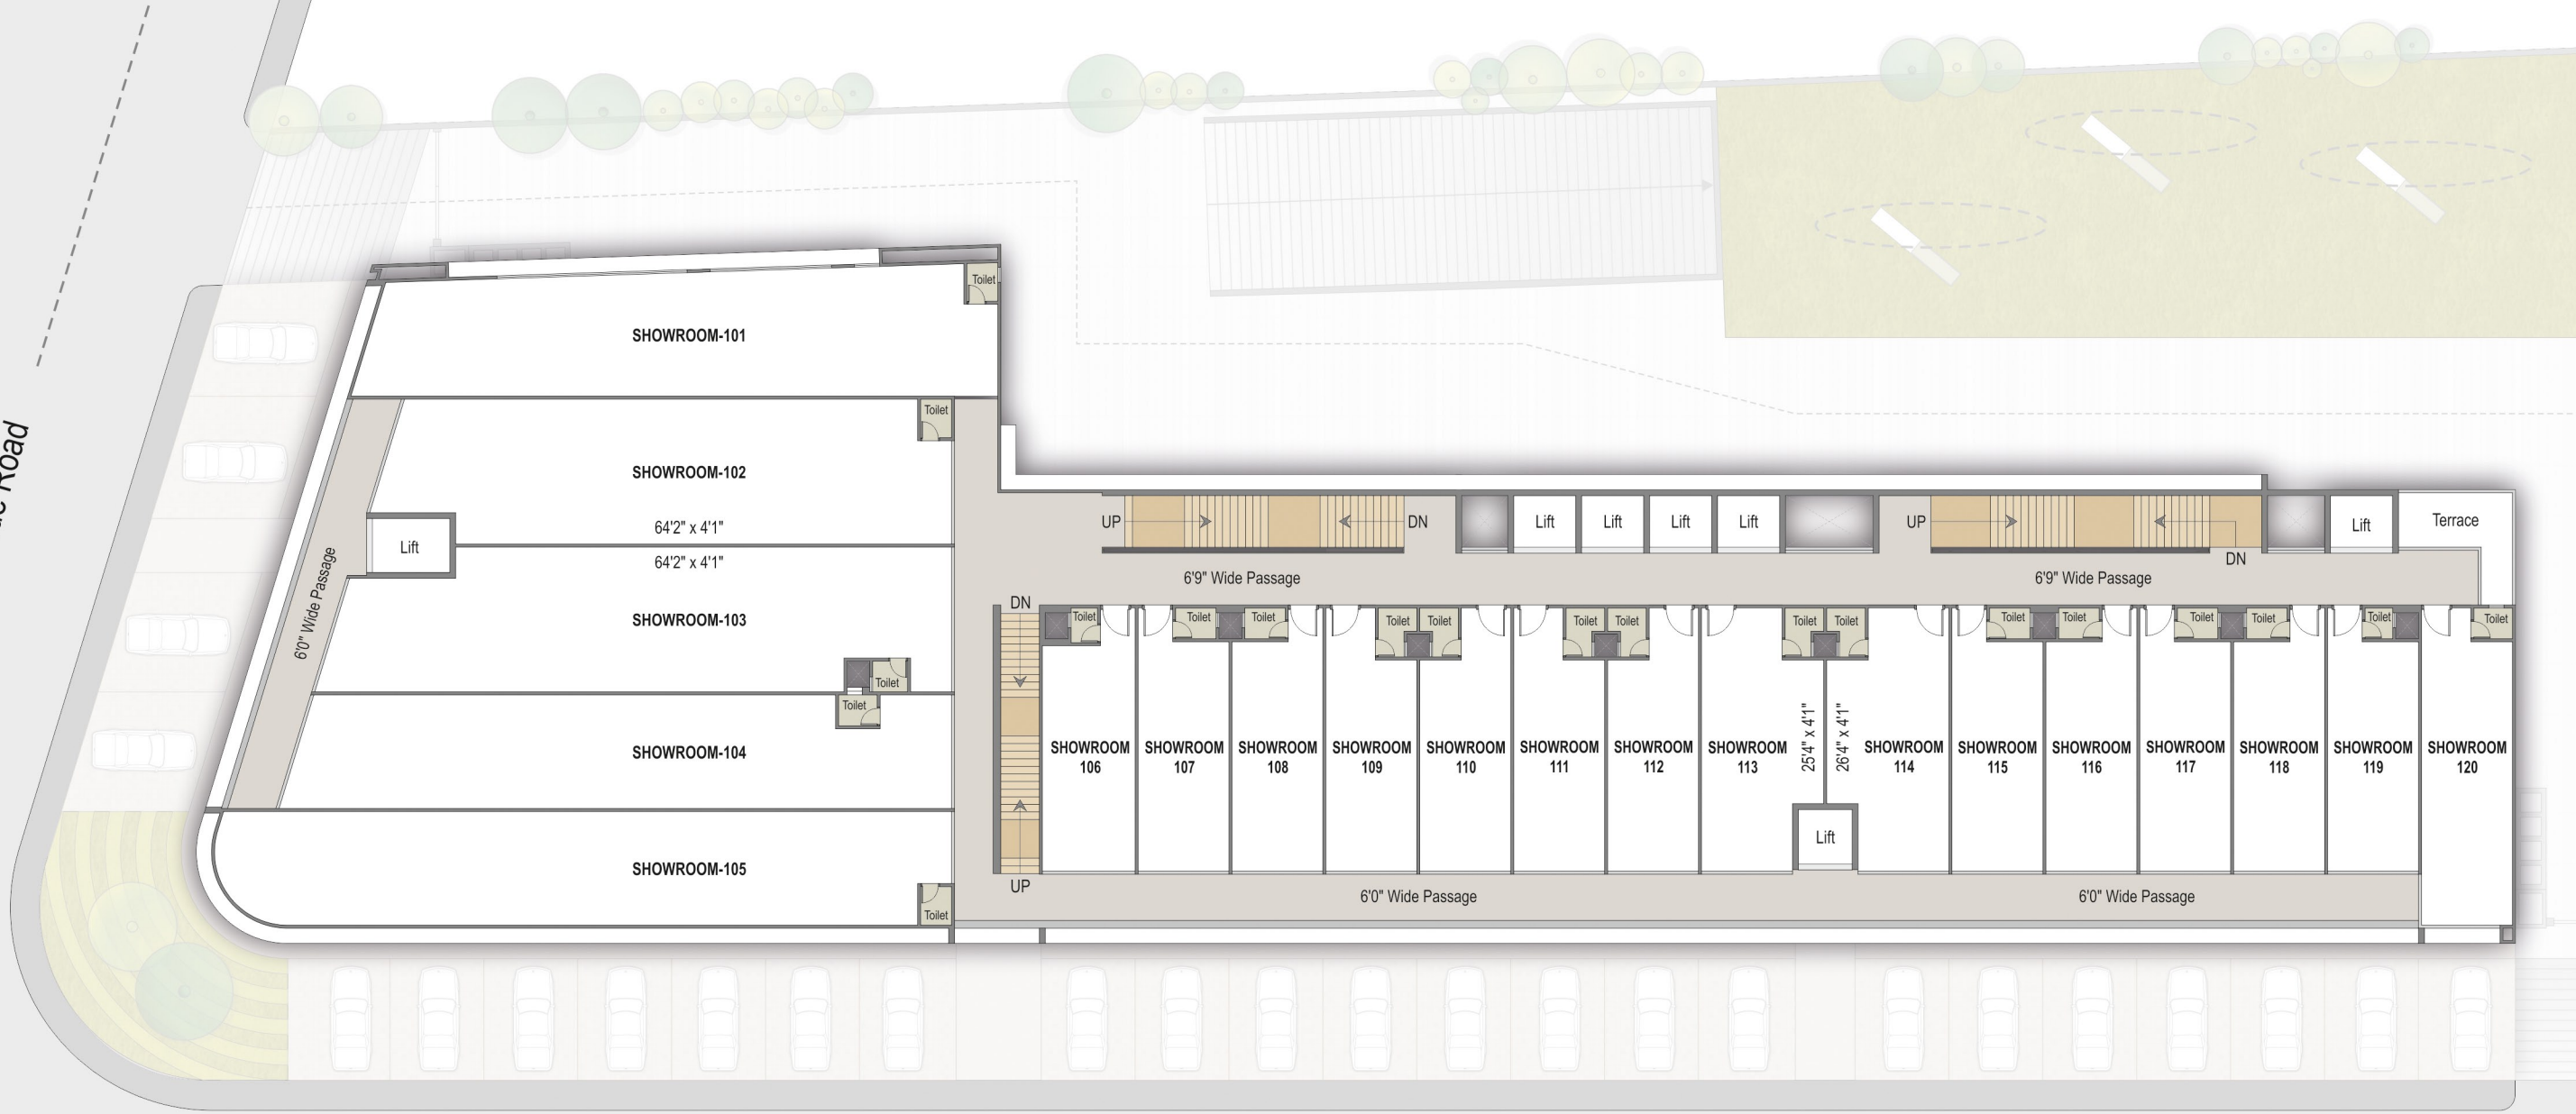

RATNANJALI
solitaire
— • @ PDR • —

Exquisite Retail & Work Spaces!

Artist's Image

GROUND FLOOR PLAN

Showroom	Size	S. A. Sq. Ft.
01	81'5" x 16'0"	2345
02	85'10" x 14'9"	2709
03	87'3" x 14'9"	2766
04	91'10" x 14'9"	2410

Showroom	Size	S. A. Sq. Ft.
05	95'1" X 14'9"	2493
06	12'0" x 41'1"	906
07	11'9" x 41'1"	876
08	11'9" x 41'1"	877

Showroom	Size	S. A. Sq. Ft.
09 to 12	11'9" x 38'3"	818
13	11'9" x 38'3"	988
14	11'9" x 48'7"	1183
15 to 17	11'9" x 48'7"	1033

Showroom	Size	S. A. Sq. Ft.
18	11'9" x 48'7"	1035
19	11'9" x 41'1"	876
20	11'9" x 41'1"	890

1ST FLOOR PLAN

24.00 Mt . Wide Road

12.00 Mt . Wide Road

Showroom	Size	S. A. Sq. Ft.
101	81'5" x 16'0"	2349
102	73'0" x 14'9"	2388
103	80'1" x 14'9"	2575
104	84'9" x 14'9"	2227

2ND FLOOR PLAN

24.00 Mt . Wide Road

12.00 Mt . Wide Road

Showroom	Size	S. A. Sq. Ft.
201	81'5" x 16'0"	2349
202	73'0" x 14'9"	2388
203	80'2" x 14'9"	2575
204	84'9" x 14'9"	2227

Showroom	Size	S. A. Sq. Ft.
205	95'1" x 14'9"	2495
206	12'0" x 34'1"	755
207 to 212	11'9" x 34'1"	730
213 & 214	11'9" x 34'1"	923