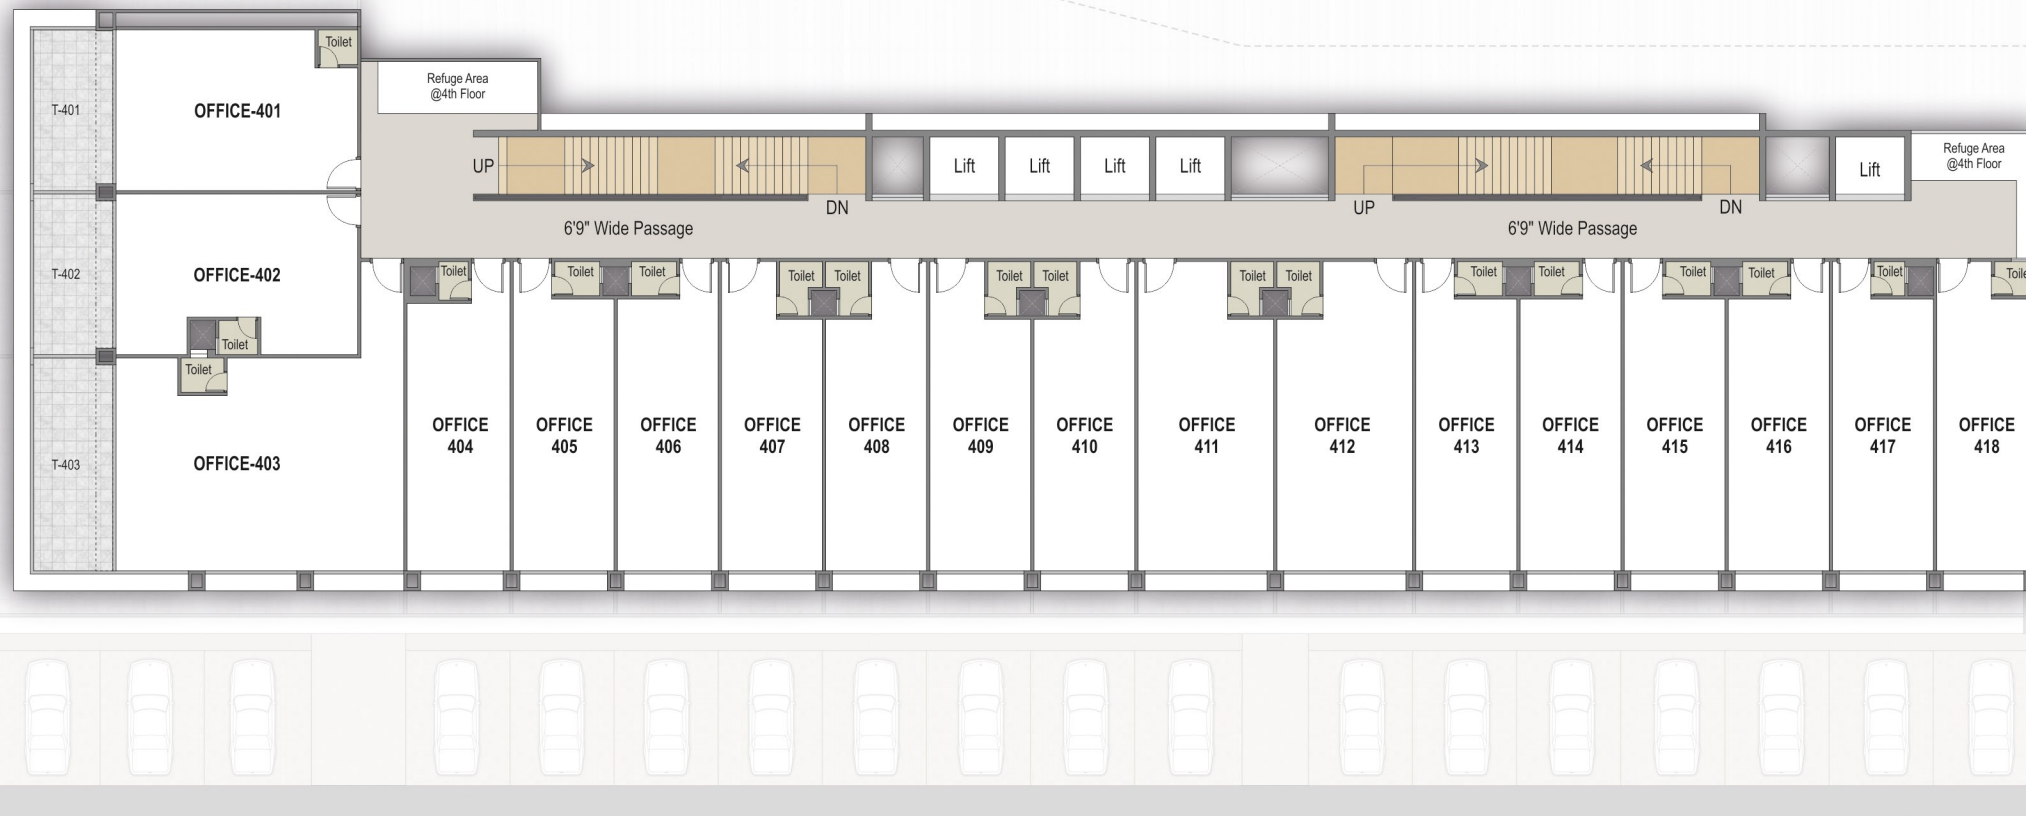

4TH FLOOR PLAN

24.00 Mt . Wide Road

12.00 Mt . Wide Road

Office	Size	Office S. A. Sq. Ft.	Terrace S. A. Sq. Ft.
401	28'2" x 18'9"	965	321
402	28'2" x 18'9"	952	318
403	33'7" x 24'10"	1601	421
404	12'0" x 36'1"	786	-

Office	Size	Office S. A. Sq. Ft.	Terrace S. A. Sq. Ft.
405 & 407	11'9" x 36'1"	772	-
408	11'9" x 36'1"	771	-
409 & 410	11'9" x 36'1"	772	-
411 & 412	15'10" x 36'1"	1029	-

Office	Size	Office S. A. Sq. Ft.	Terrace S. A. Sq. Ft.
413 to 417	11'9" x 36'1"	772	-
418	11'9" x 36'1"	784	-